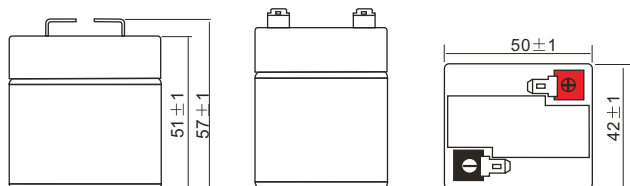

PS-610 6V 1.0AH

Dimensions (mm)

Standard Terminal (mm)

Physical Specification

Nominal Voltage		6V
Nominal Capacity (20HR)		1.0AH
Dimension	Length	50 ± 1mm
	Width	42 ± 1mm
	Container Height	51 ± 1mm
	Total Height (with Terminal)	57 ± 1mm
Weight		Approx 0.28kg
Standard Terminal		F1

Electrical Specification

Rated Capacity	20 hour rate (55mA)	1.1AH	Constant-Voltage	Cycle	Initial Charging Current less than 0.3A. Voltage 7.20V- 7.50V at 25°C (77°F) Temp. Coefficient -15mV/°C
	10 hour rate (100mA)	1.0AH			
	5 hour rate (190mA)	0.95AH			
	1 hour rate (680mA)	0.68AH			
	15minute rate (216A)	0.54AH			
Capacity affected by Temperature	40°C (104°F)	103%	Charge	Standby	No limit on Initial Charging Current Voltage 6.75V-6.90V at 25°C(77°F) Temp. Coefficient - 10mV/°C
	25°C (77°F)	100%			
	0°C (32°F)	86%			