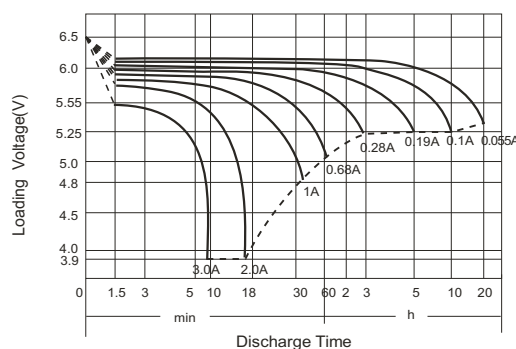

PS-610 6V 1.0AH

Dimensions (mm)

Standard Terminal (mm)

Physical Specification

Nominal Voltage		6V
Nominal Capacity (20HR)		1.0AH
Dimension	Length	50 ± 1mm
	Width	42 ± 1mm
	Container Height	51 ± 1mm
	Total Height (with Terminal)	57 ± 1mm
Weight		Approx 0.28kg
Standard Terminal		F1

Electrical Specification

Rated Capacity	20 hour rate (55mA)	1.1AH	Constant-Voltage	Cycle	Initial Charging Current less than 0.3A. Voltage 7.20V- 7.50V at 25°C (77°F) Temp. Coefficient -15mV/°C
	10 hour rate (100mA)	1.0AH			
	5 hour rate (190mA)	0.95AH			
	1 hour rate (680mA)	0.68AH			
	15minute rate (216A)	0.54AH			
Capacity affected by Temperature	40°C (104°F)	103%	Charge	Standby	No limit on Initial Charging Current Voltage 6.75V-6.90V at 25°C(77°F) Temp. Coefficient - 10mV/°C
	25°C (77°F)	100%			
	0°C (32°F)	86%			

Discharging Current & Discharge Duration Time

Discharge Characteristics (25°C ,77°C)

Constant Current Discharge Characteristics Unit: Amperes (25°C, 77°F)

F.V/Time	5MIN	10MIN	15MIN	30MIN	1HR	2HR	3HR	4HR	5HR	8HR	10HR	20HR
1.60V	3.86	2.62	1.94	1.15	0.65	0.37	0.282	0.226	0.185	0.121	0.101	0.052
1.67V	3.33	2.34	1.76	1.07	0.62	0.36	0.268	0.215	0.176	0.119	0.098	0.052
1.70V	3.17	2.24	1.71	1.03	0.61	0.35	0.262	0.212	0.174	0.118	0.097	0.051
1.75V	2.88	2.05	1.60	0.99	0.59	0.34	0.255	0.207	0.172	0.117	0.097	0.051
1.80V	2.56	1.87	1.46	0.96	0.56	0.32	0.250	0.202	0.166	0.115	0.096	0.050
1.85V	1.90	1.46	1.21	0.81	0.50	0.30	0.233	0.189	0.154	0.108	0.090	0.050