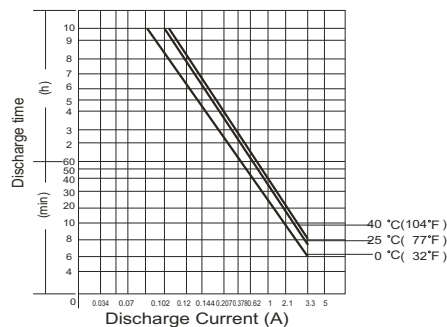

PS-610 6V 1.0AH

Dimensions (mm)

Standard Terminal (mm)

Physical Specification

Nominal Voltage		6V
Nominal Capacity (20HR)		1.0AH
Dimension	Length	50 ± 1mm
	Width	42 ± 1mm
	Container Height	51 ± 1mm
	Total Height (with Terminal)	57 ± 1mm
Weight		Approx 0.28kg
Standard Terminal		F1

Electrical Specification

Rated Capacity	20 hour rate (55mA)	1.1AH	Constant-Voltage	Cycle	Initial Charging Current less than 0.3A. Voltage 7.20V- 7.50V at 25°C (77°F) Temp. Coefficient -15mV/°C
	10 hour rate (100mA)	1.0AH			
	5 hour rate (190mA)	0.95AH			
	1 hour rate (680mA)	0.68AH			
	15minute rate (216A)	0.54AH			
Capacity affected by Temperature	40°C (104°F)	103%	Charge	Standby	No limit on Initial Charging Current Voltage 6.75V-6.90V at 25°C(77°F) Temp. Coefficient - 10mV/°C
	25°C (77°F)	100%			
	0°C (32°F)	86%			

Discharging Current & Discharge Duration Time

Discharge Characteristics (25°C ,77°C)

Constant Current Discharge Characteristics Unit: Amperes (25°C, 77°F)

F.V/Time	5MIN	10MIN	15MIN	30MIN	1HR	2HR	3HR	4HR	5HR	8HR	10HR	20HR
1.60V	3.86	2.62	1.94	1.15	0.65	0.37	0.282	0.226	0.185	0.121	0.101	0.052
1.67V	3.33	2.34	1.76	1.07	0.62	0.36	0.268	0.215	0.176	0.119	0.098	0.052
1.70V	3.17	2.24	1.71	1.03	0.61	0.35	0.262	0.212	0.174	0.118	0.097	0.051
1.75V	2.88	2.05	1.60	0.99	0.59	0.34	0.255	0.207	0.172	0.117	0.097	0.051
1.80V	2.56	1.87	1.46	0.96	0.56	0.32	0.250	0.202	0.166	0.115	0.096	0.050
1.85V	1.90	1.46	1.21	0.81	0.50	0.30	0.233	0.189	0.154	0.108	0.090	0.050