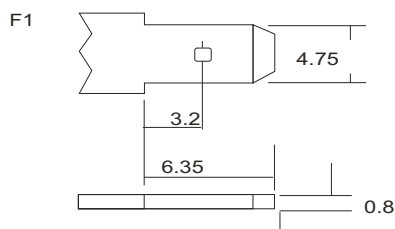

PS-610 6V 1.0AH

Dimensions (mm)

Standard Terminal (mm)

Physical Specification

Nominal Voltage		6V
Nominal Capacity (20HR)		1.0AH
Dimension	Length	50 ± 1mm
	Width	42 ± 1mm
	Container Height	51 ± 1mm
	Total Height (with Terminal)	57 ± 1mm
Weight		Approx 0.28kg
Standard Terminal		F1

Electrical Specification

Rated Capacity	20 hour rate (55mA)	1.1AH	Constant-Voltage	Cycle	Initial Charging Current less than 0.3A. Voltage 7.20V- 7.50V at 25°C (77°F) Temp. Coefficient -15mV/°C
	10 hour rate (100mA)	1.0AH			
	5 hour rate (190mA)	0.95AH			
	1 hour rate (680mA)	0.68AH			
	15minute rate (216A)	0.54AH			
Capacity affected by Temperature	40°C (104°F)	103%	Charge	Standby	No limit on Initial Charging Current Voltage 6.75V-6.90V at 25°C(77°F) Temp. Coefficient - 10mV/°C
	25°C (77°F)	100%			
	0°C (32°F)	86%			