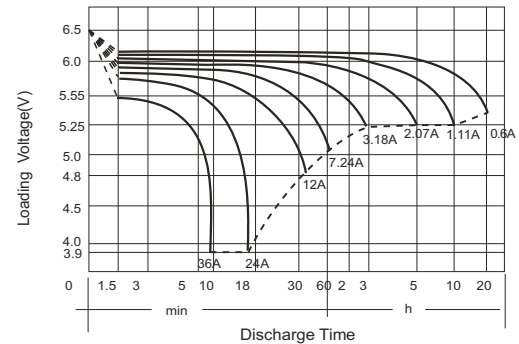

**PS-6100 6V 10AH**

**Dimensions (mm)**

**Standard Terminal (mm)**

**Physical Specification**

Nominal Voltage	6V	
Nominal Capacity (20HR)	10AH	
Dimension	Length	151 ± 1mm
	Width	51 ± 1mm
	Container Height	94 ± 1mm
	Total Height (with Terminal)	100 ± 1mm
Weight	Approx 1.95kg	
Standard Terminal	F1	

**Electrical Specification**

Rated Capacity	20 hour rate (0.60A)	12AH	Constant-Voltage	Cycle	Initial Charging Current less than 3.6A. Voltage 7.20V- 7.50V at 25°C (77°F) Temp. Coefficient -15mV/°C
	10 hour rate (1.11A)	11.1AH			
	5 hour rate (2.07A)	10.35AH			
	1 hour rate (7.24A)	7.24AH			
Capacity affected by Temperature	40°C (104°F)	103%	Charge	Standby	No limit on Initial Charging Current Voltage 5.75V-5.90V at 25°C(77°F) Temp. Coefficient - 10mV/°C
	25°C (77°F)	100%			
	0°C (32°F)	86%			

**Discharging Current & Discharge Duration Time**

**Discharge Characteristics (25°C ,77°C)**

**Constant Current Discharge Characteristics Unit: Amperes (25°C, 77°F)**

F.V/Time	0.5	1	2	3	6	10	20	30	60	120	180	300	600
1.75V	66	60	55	44	38	30	16.0	11.0	6.50	3.60	3.00	1.85	1.00
1.70V	89	79	72	57	49	36	18.1	12.0	6.60	3.90	3.00	1.88	1.10
1.60V	115	101	89	70	58	43	20.2	12.9	6.90	4.10	3.10	2.04	1.18
1.75V	57	52	48	38	33	26	15.5	10.4	5.80	3.30	2.50	1.73	0.94
1.70V	79	73	66	52	44	33	17.4	10.8	6.10	3.50	2.70	1.81	0.97
1.60V	99	88	76	59	48	36	19.2	11.1	6.30	3.60	2.80	1.90	1.00