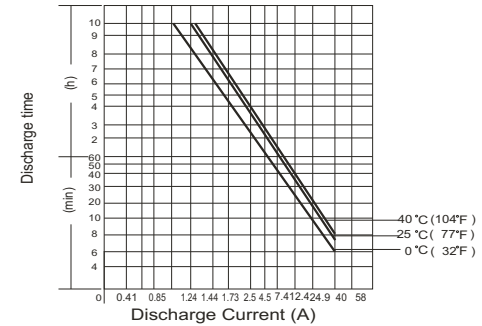

**PS-6100 6V 10AH**

**Dimensions (mm)**

**Standard Terminal (mm)**

**Physical Specification**

Nominal Voltage	6V	
Nominal Capacity (20HR)	10AH	
Dimension	Length	151 ± 1mm
	Width	51 ± 1mm
	Container Height	94 ± 1mm
	Total Height (with Terminal)	100 ± 1mm
Weight	Approx 1.95kg	
Standard Terminal	F1	

**Electrical Specification**

Rated Capacity	20 hour rate (0.60A)	12AH	Constant-Voltage	Cycle	Initial Charging Current less than 3.6A. Voltage 7.20V- 7.50V at 25°C (77°F) Temp. Coefficient -15mV/°C
	10 hour rate (1.11A)	11.1AH			
	5 hour rate (2.07A)	10.35AH			
	1 hour rate (7.24A)	7.24AH			
Capacity affected by Temperature	40°C (104°F)	103%	Charge	Standby	No limit on Initial Charging Current Voltage 5.75V-5.90V at 25°C(77°F) Temp. Coefficient - 10mV/°C
	25°C (77°F)	100%			
	0°C (32°F)	86%			

**Discharging Current & Discharge Duration Time**

**Discharge Characteristics (25°C ,77°C)**

**Constant Current Discharge Characteristics Unit: Amperes (25°C, 77°F)**

F.V/Time	0.5	1	2	3	6	10	20	30	60	120	180	300	600
1.75V	66	60	55	44	38	30	16.0	11.0	6.50	3.60	3.00	1.85	1.00
1.70V	89	79	72	57	49	36	18.1	12.0	6.60	3.90	3.00	1.88	1.10
1.60V	115	101	89	70	58	43	20.2	12.9	6.90	4.10	3.10	2.04	1.18
1.75V	57	52	48	38	33	26	15.5	10.4	5.80	3.30	2.50	1.73	0.94
1.70V	79	73	66	52	44	33	17.4	10.8	6.10	3.50	2.70	1.81	0.97
1.60V	99	88	76	59	48	36	19.2	11.1	6.30	3.60	2.80	1.90	1.00