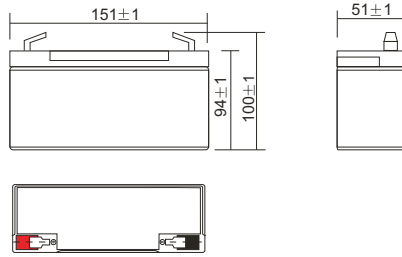

**PS-6100 6V 10AH**

**Dimensions (mm)**

**Standard Terminal (mm)**

**Physical Specification**

Nominal Voltage	6V	
Nominal Capacity (20HR)	10AH	
Dimension	Length	151 ± 1mm
	Width	51 ± 1mm
	Container Height	94 ± 1mm
	Total Height (with Terminal)	100 ± 1mm
Weight	Approx 1.95kg	
Standard Terminal	F1	