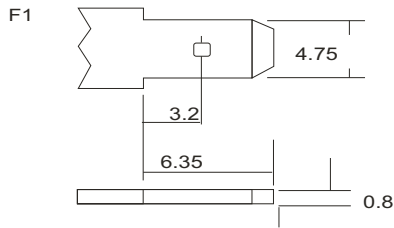

**PS-6100 6V 10AH**

**Dimensions (mm)**

**Standard Terminal (mm)**

**Physical Specification**

Nominal Voltage	6V	
Nominal Capacity (20HR)	10AH	
Dimension	Length	151 ± 1mm
	Width	51 ± 1mm
	Container Height	94 ± 1mm
	Total Height (with Terminal)	100 ± 1mm
Weight	Approx 1.95kg	
Standard Terminal	F1	

**Electrical Specification**

Rated Capacity	20 hour rate (0.60A)	12AH	Constant-Voltage	Cycle	Initial Charging Current less than 3.6A. Voltage 7.20V- 7.50V at 25°C (77°F) Temp. Coefficient -15mV/°C
	10 hour rate (1.11A)	11.1AH			
	5 hour rate (2.07A)	10.35AH			
	1 hour rate (7.24A)	7.24AH			
Capacity affected by Temperature	40°C (104°F)	103%	Charge	Standby	No limit on Initial Charging Current Voltage 5.75V-5.90V at 25°C(77°F) Temp. Coefficient - 10mV/°C
	25°C (77°F)	100%			
	0°C (32°F)	86%			